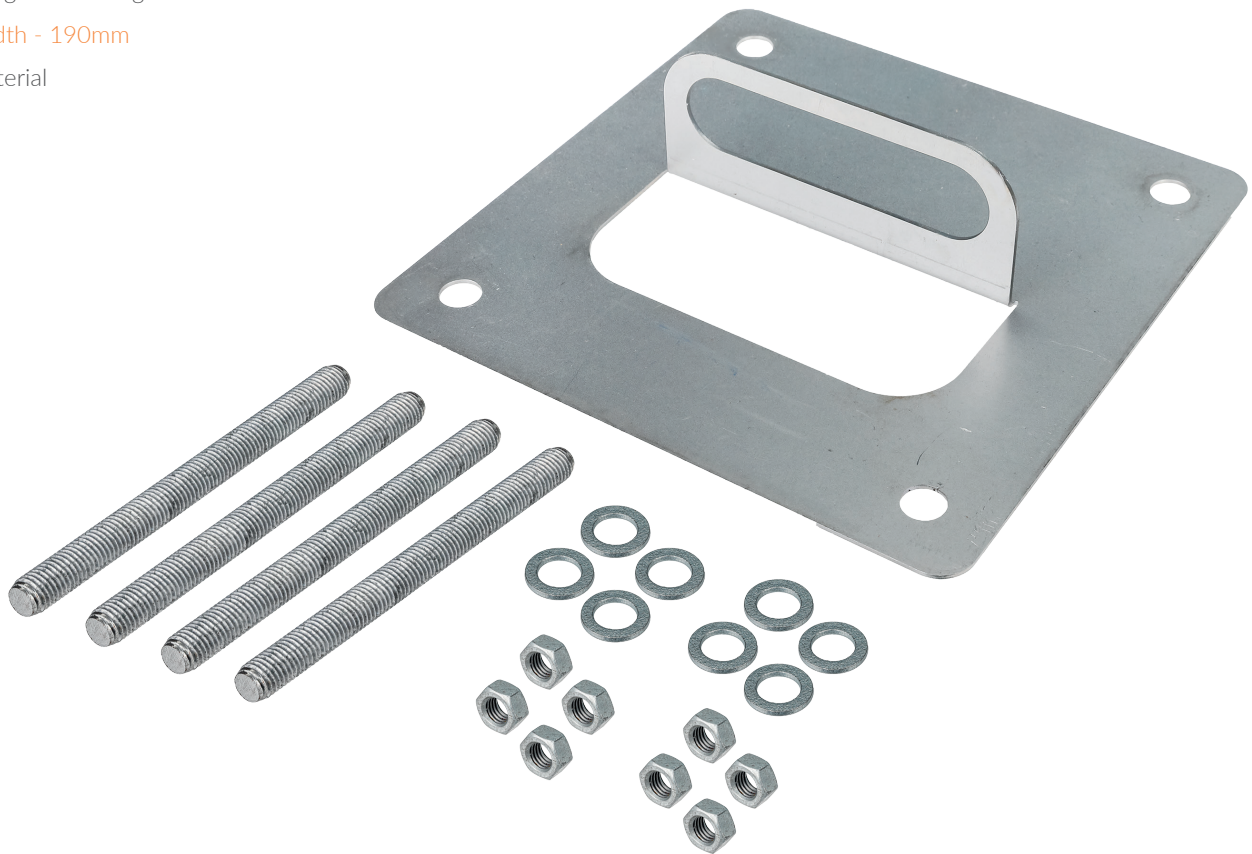

# Root Mounting Plate ICSRP1

Root Mounting plate for the ICSFP1 EV Charging point

Complete with mounting bolts

Dimensions - (L)190 mm x (W)190 mm

Guarantee - 1 Year

Packaging Types - Each

Weight - 0.636kg

Width - 190mm

Material