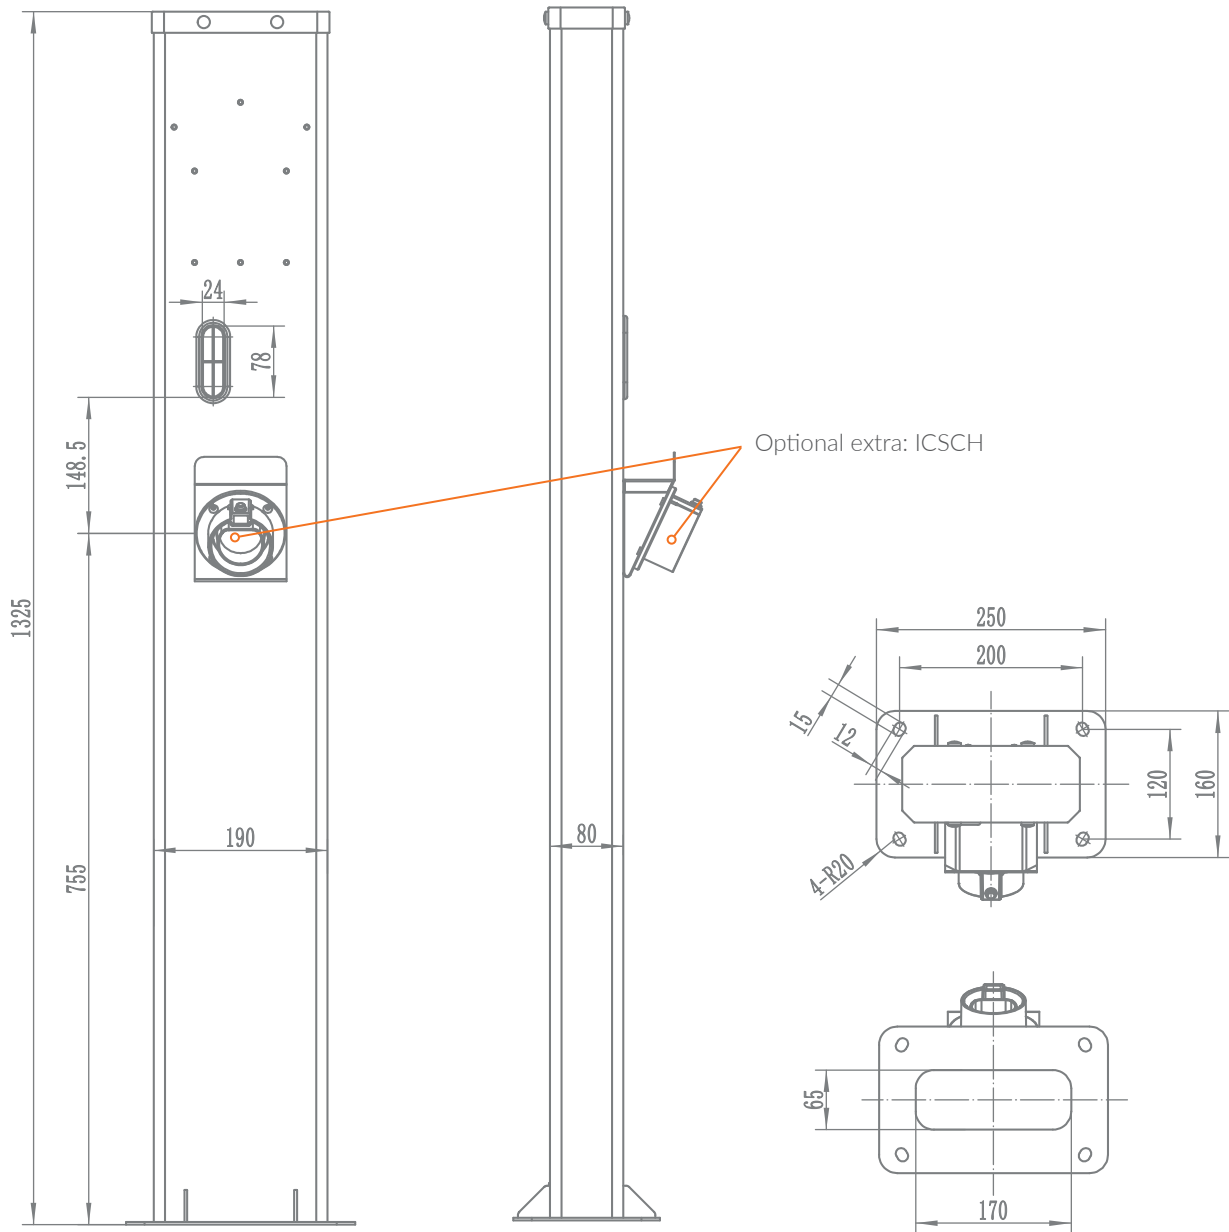

Floor Mounted Post ICSFP3

Single or dual floor mounted post suitable for iCS charge units

S235 steel construction

Laser profiled plates

245mm x 160mm base plate

2 x 76mm x 25.4mm cable exits

Specifications

Colour Dark - Grey

Guarantee - 1 Year

Height - 1.32mm

Mounting - Floor

Number of - Chargepoints 1 or 2

Suitable For iCSW7C, ICSW22C, ICSH7D

Weight - 9.15 kg

Connect with iCS

The only link you'll need
for tech support, socials and lots more!
@icsintelligentchargingsystems

Email: info@intelligentchargingsystems.co.uk

www.intelligentchargingsystems.co.uk

iCS_ICSP3_Data_Sheet_Rev02

Floor Mounted Post ICSFP3

Recommended C20 grade of concrete in a 450 x 450 x 300 deep base.

Connect with iCS