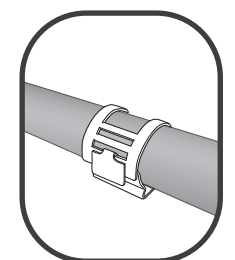

EV Cable Fixing Packs

Drill a 5mm pilot hole

Secure screw fix, no wall plug required

Wrap & lock fire-rated clip

Tight fitment, stylish design

ICSEVP4

For cables 10-17mm dia (4mm core)

ICSEVP6

For cables 16-21mm dia (6mm core)

Connect with us

Email: info@intelligentchargingsystems.co.uk

www.intelligentchargingsystems.co.uk

ICS_ICSEVP4_ICSEVP6_Data_Sheet_REV01