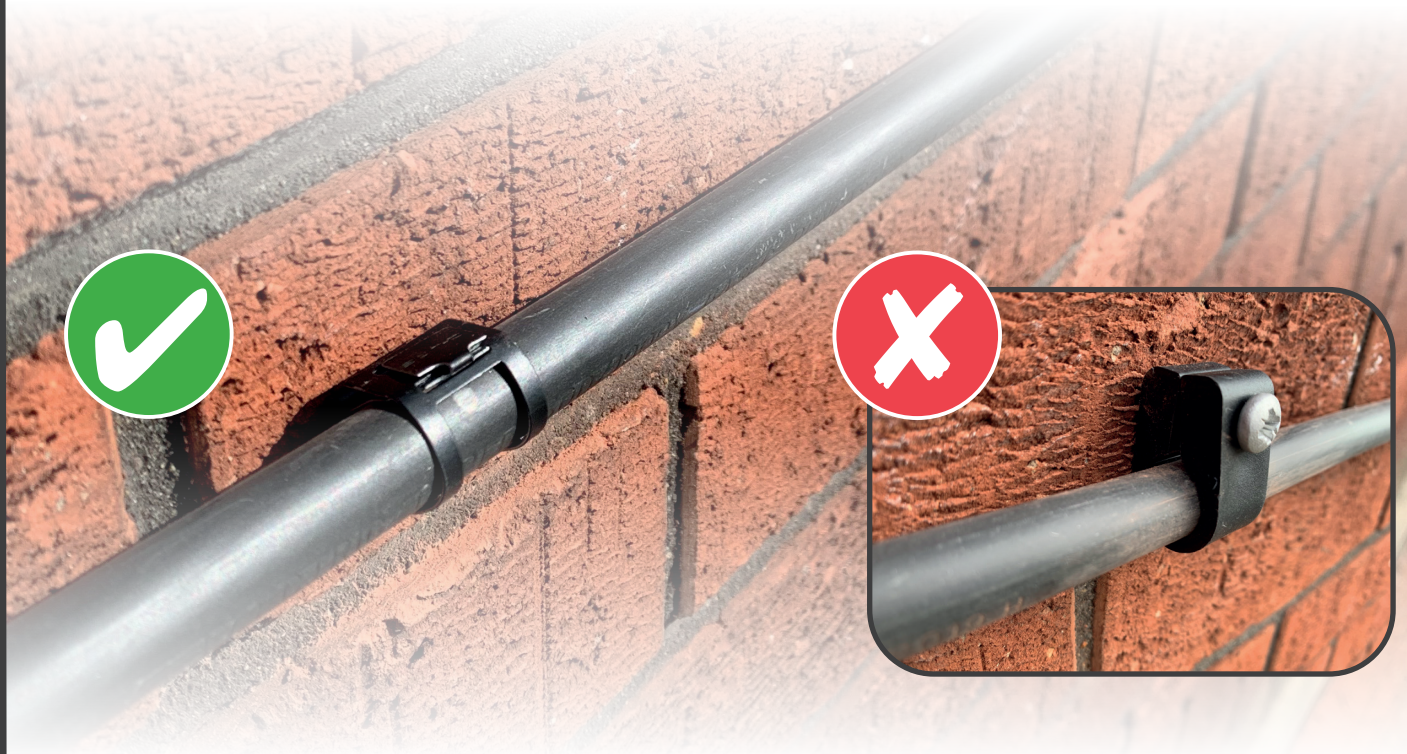

ICSEVP6

For cables 16-21mm dia (6mm core)

Connect with us