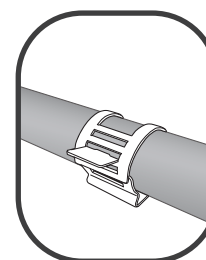

EV Cable Fixing Packs

Drill a 5mm pilot hole

Secure screw fix, no wall plug required

Wrap & lock fire-rated clip

Tight fitment, stylish design

ICSEVP4

For cables 10-17mm dia (4mm core)

ICSEVP6

For cables 16-21mm dia (6mm core)

Connect with us

Email: info@intelligentchargingsystems.co.uk

www.intelligentchargingsystems.co.uk

ICS_ICSEVP4_ICSEVP6_Data_Sheet_REV01