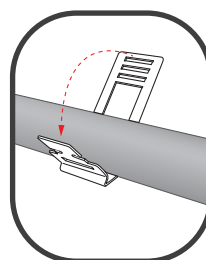

EV Cable Fixing Packs

Drill a 5mm pilot hole

Secure screw fix, no wall plug required

Wrap & lock fire-rated clip

Tight fitment, stylish design

ICSEVP4

For cables 10-17mm dia (4mm core)

ICSEVP6

For cables 16-21mm dia (6mm core)

Connect with us

Email: info@intelligentchargingsystems.co.uk

www.intelligentchargingsystems.co.uk

ICS_ICSEVP4_ICSEVP6_Data_Sheet_REV01