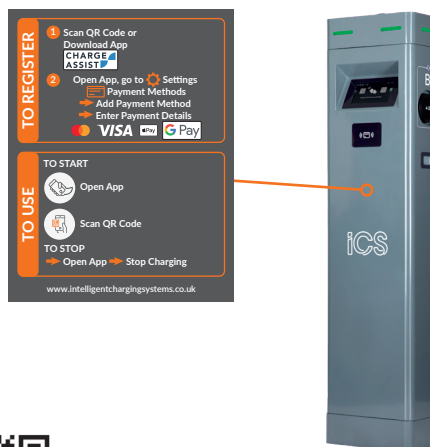

Public Use EV Signage

ICSEVS4

850mm(h) x 400mm(w)

Wall mount

Designed to mount iCS chargers on, compatible with ICSW7C, ICSWT7C, ICSW22C, ICSWT22C

Instructions for public use charging via app, with space to include QR code to download app, and QR code to link to EV charger station (QR code stickers can be supplied by iCS, we will need the serial number for the charger)

Public Use EV Signage

ICSEVS6

467mm(h) x 400mm(w)

Supplied with 76mm post clips

Rear vertical channel for mounting to vehicle protection barriers

Instructions for public use charging via app, with space to include QR code to download app, and QR code to link to EV charger station (QR code stickers can be supplied by ICS, we will need the serial number for the charger)

ICSEVS7

467mm(h) x 400mm(w)

Wall mount

Instructions for public use charging via app, with space to include QR code to download app, and QR code to link to EV charger station (QR code stickers can be supplied by ICS, we will need the serial number for the charger)

ICSEVS8

234mm(h) x 180mm(w)

Sticker with clear background

Instructions for public use charging via app, with space to include QR code to download app, and QR code to link to EV charger station (QR code stickers can be supplied by ICS, we will need the serial number for the charger)