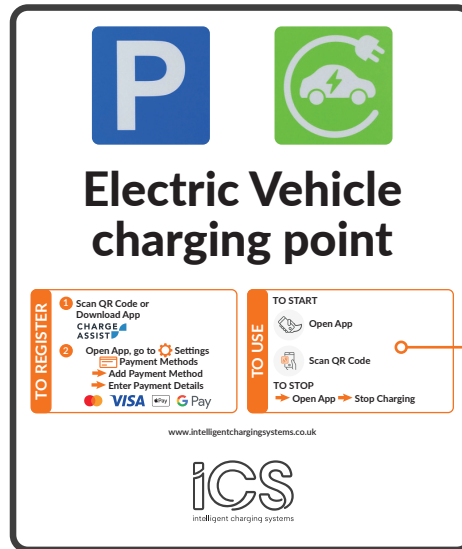

Public Use EV Signage

ICSEVS4

850mm(h) x 400mm(w)

Wall mount

Designed to mount iCS chargers on, compatible with ICSW7C, ICSWT7C, ICSW22C, ICSWT22C

Instructions for public use charging via app, with space to include QR code to download app, and QR code to link to EV charger station (QR code stickers can be supplied by iCS, we will need the serial number for the charger)

The graphic for the ICSEVS4 signage features a blue 'P' parking sign and a green EV charging icon at the top. Below them is the title 'Electric Vehicle charging point'. The instructions are divided into three sections: 'TO REGISTER' (1. Scan QR Code or Download App CHARGE ASSIST, 2. Open App, go to Settings, Add Payment Method, Enter Payment Details, with logos for VISA, Mastercard, and Google Pay), 'TO START' (Open App, Scan QR Code), and 'TO STOP' (Open App, Stop Charging). A QR code is shown to the right of the instructions. At the bottom is the iCS logo and the website www.intelligentchargingsystems.co.uk. An image of the physical charging point is shown in the center.

The graphic for the ICSEVS5 signage is identical in content to the ICSEVS4 version, featuring the same icons, title, instructions, QR code, and iCS branding.

Connect with us
@intelligentchargingsystems

Public Use EV Signage

ICSEVS6

467mm(h) x 400mm(w)

Supplied with 76mm post clips

Rear vertical channel for mounting to vehicle protection barriers

Instructions for public use charging via app, with space to include QR code to download app, and QR code to link to EV charger station (QR code stickers can be supplied by ICS, we will need the serial number for the charger)